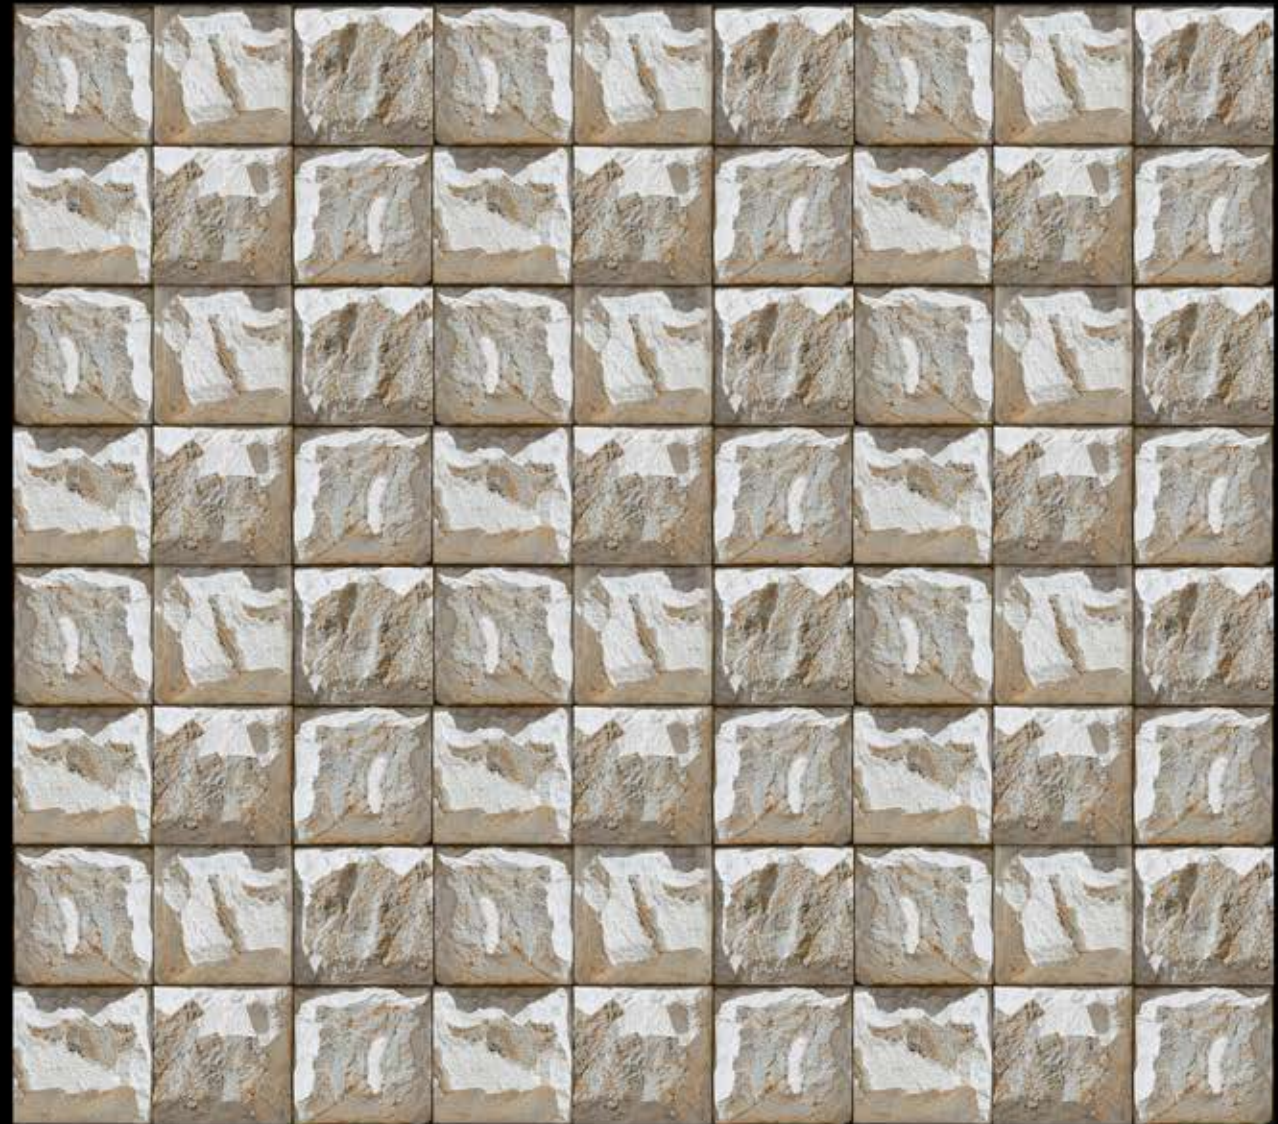

ELE-107

300x
450^m^m

Digital Wall Tiles

EXORA[®]
Tiles

Glossy/Matt/Cristal

ELE-108

300x
450^m^m

Digital Wall Tiles