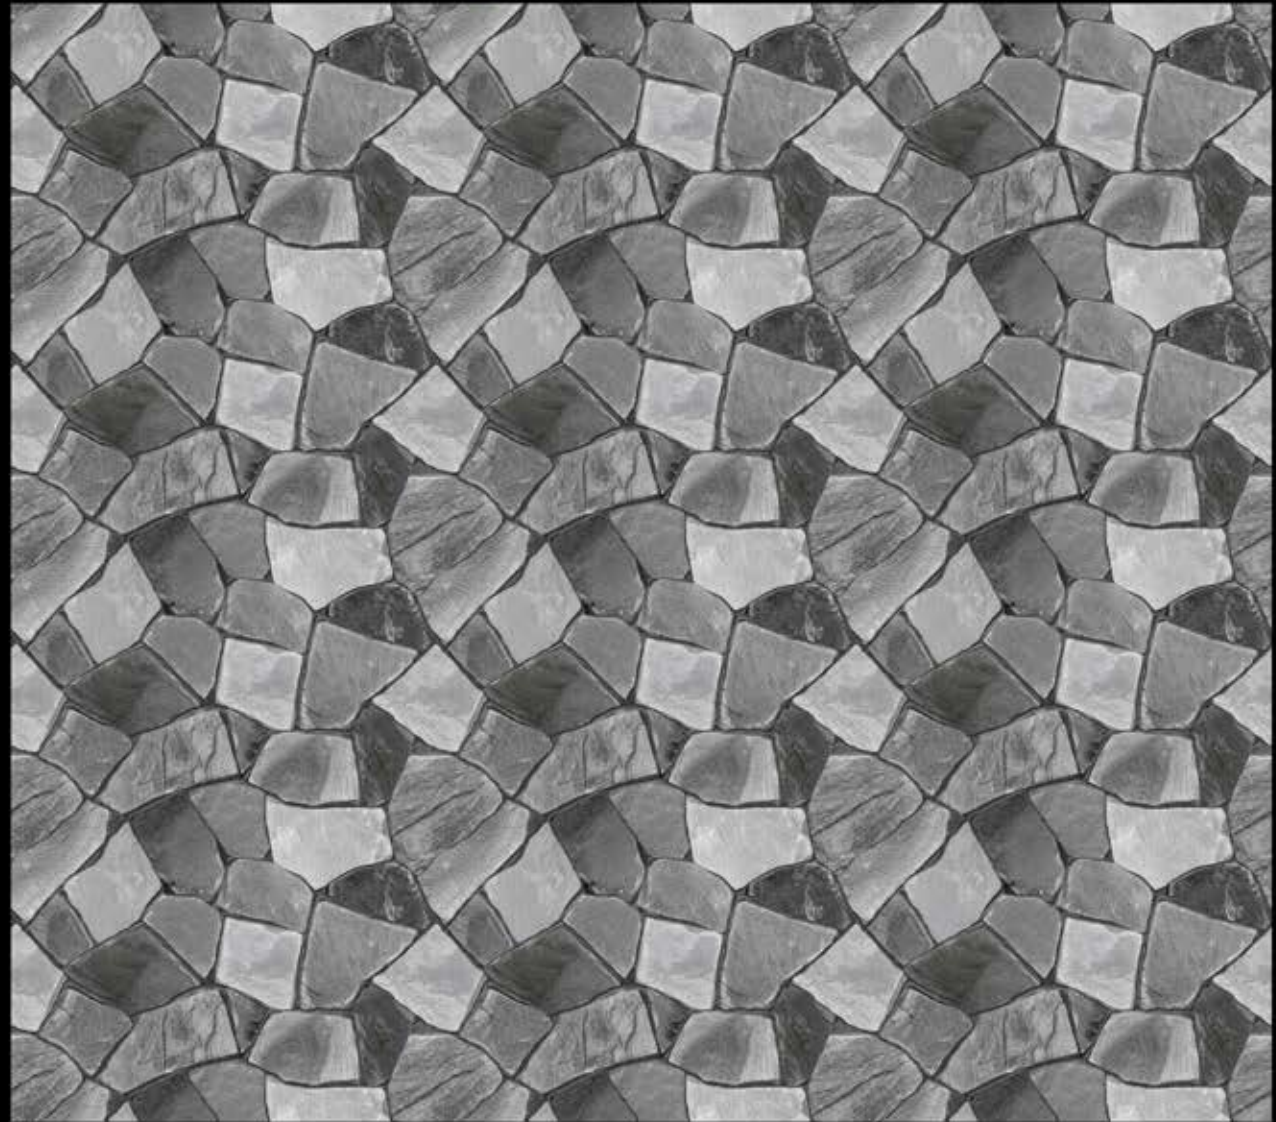

EXORA®
Tiles

Glossy/Matt/Cristal

ELE-46