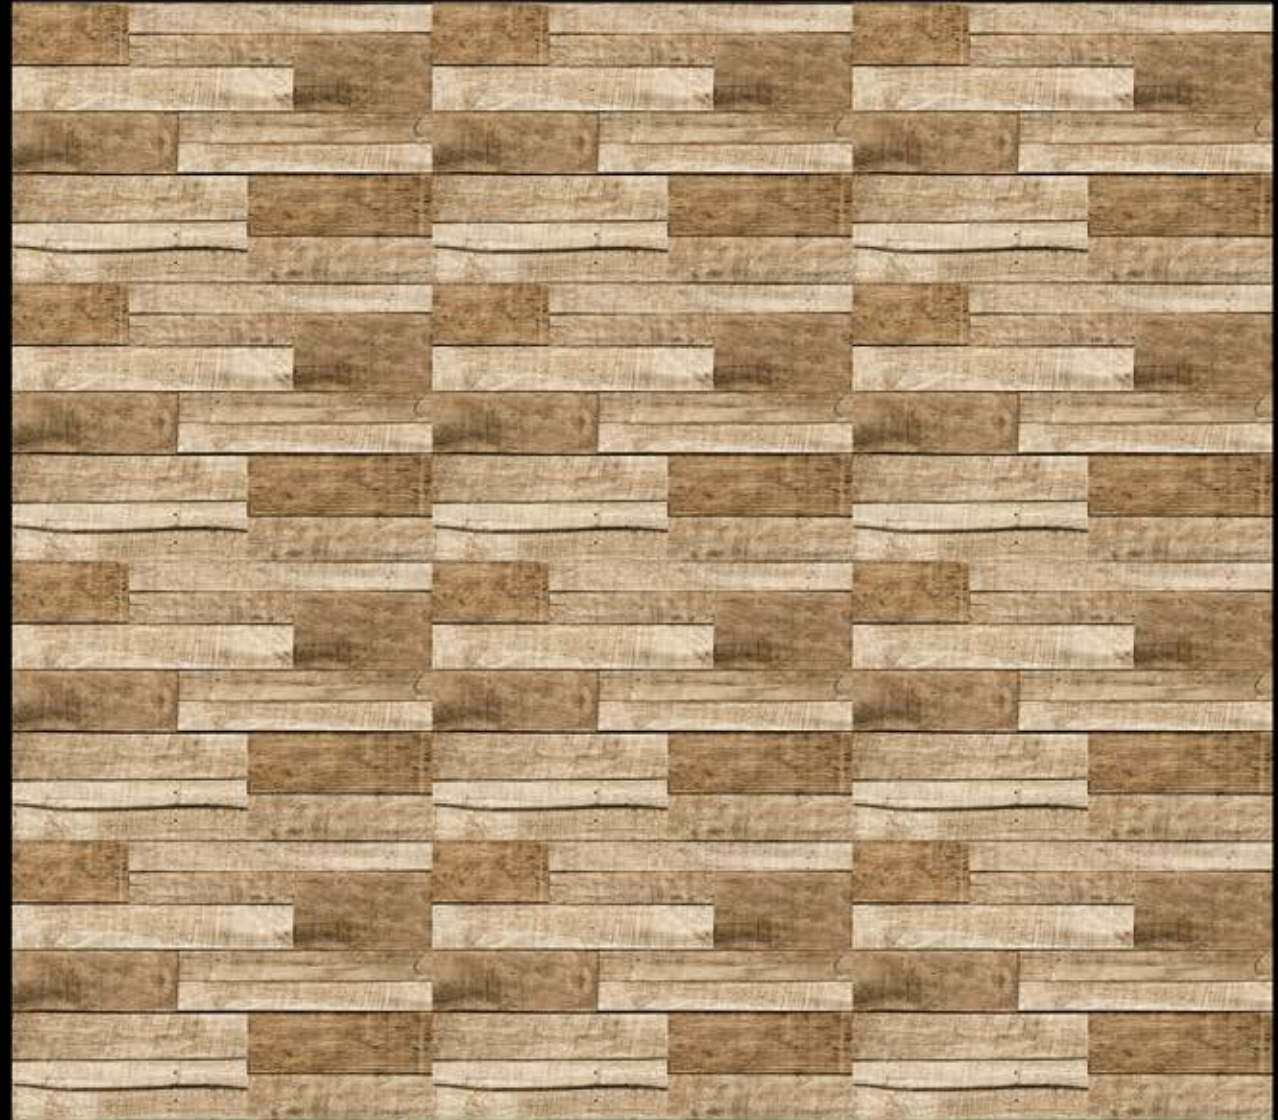

EXORA[®]
Tiles

Glossy/Matt/Cristal

ELE-109

300x
450^m
m

Digital Wall Tiles

EXORA[®]
Tiles

Glossy/Matt/Cristal

ELE-110