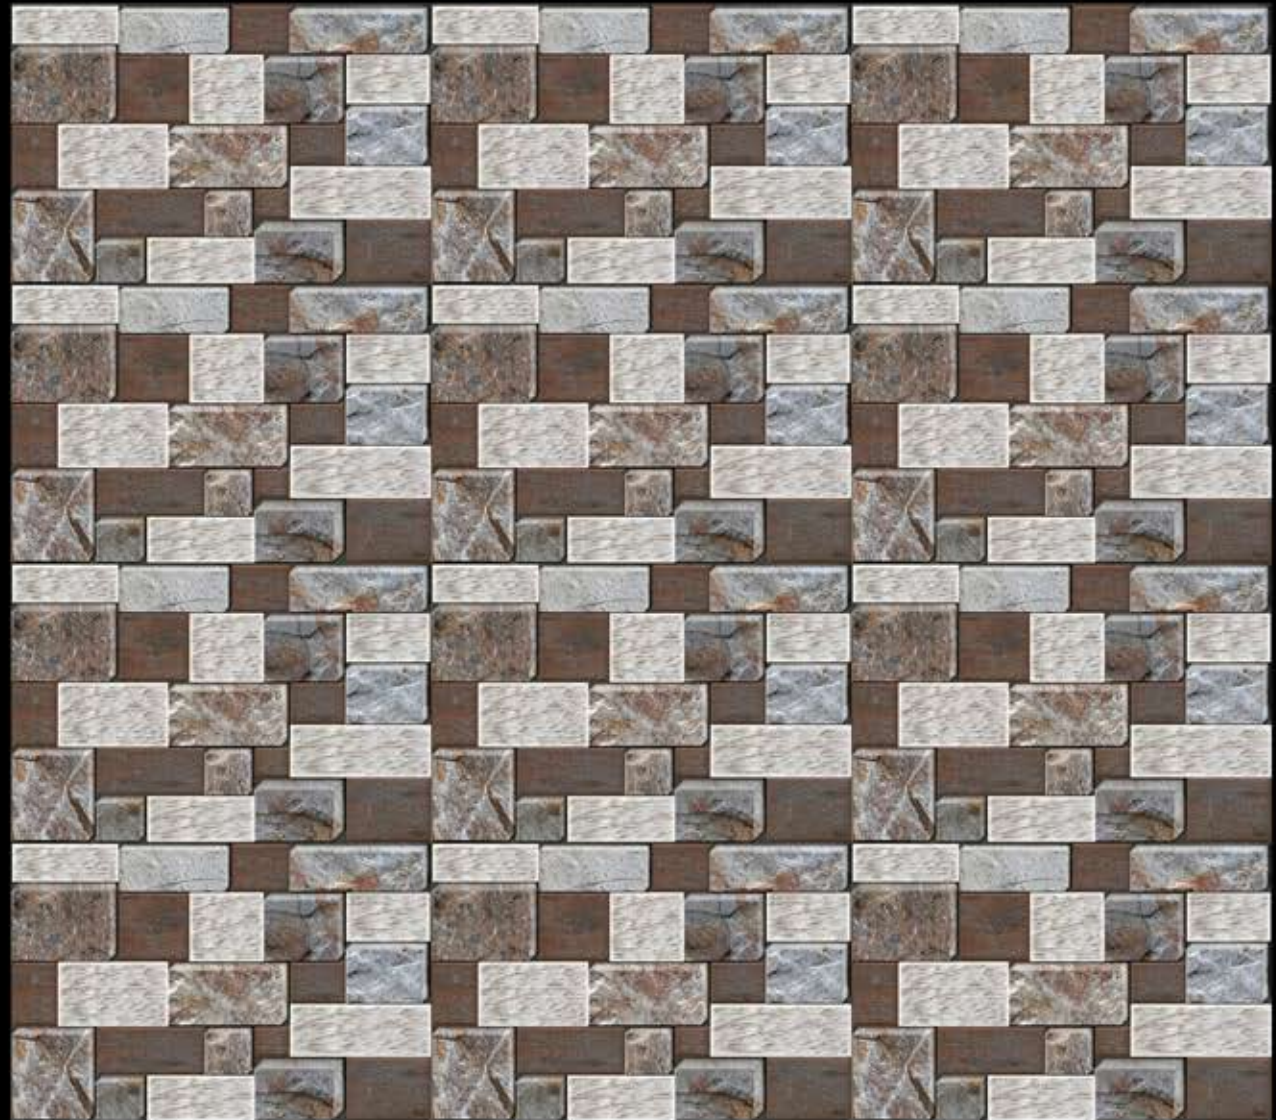

Glossy/Matt/Cristal

ELE-26

300x
450^m
m

Digital Wall Tiles

EXORA[®]
Tiles

Glossy/Matt/Cristal

ELE-27

300x
450^m^m