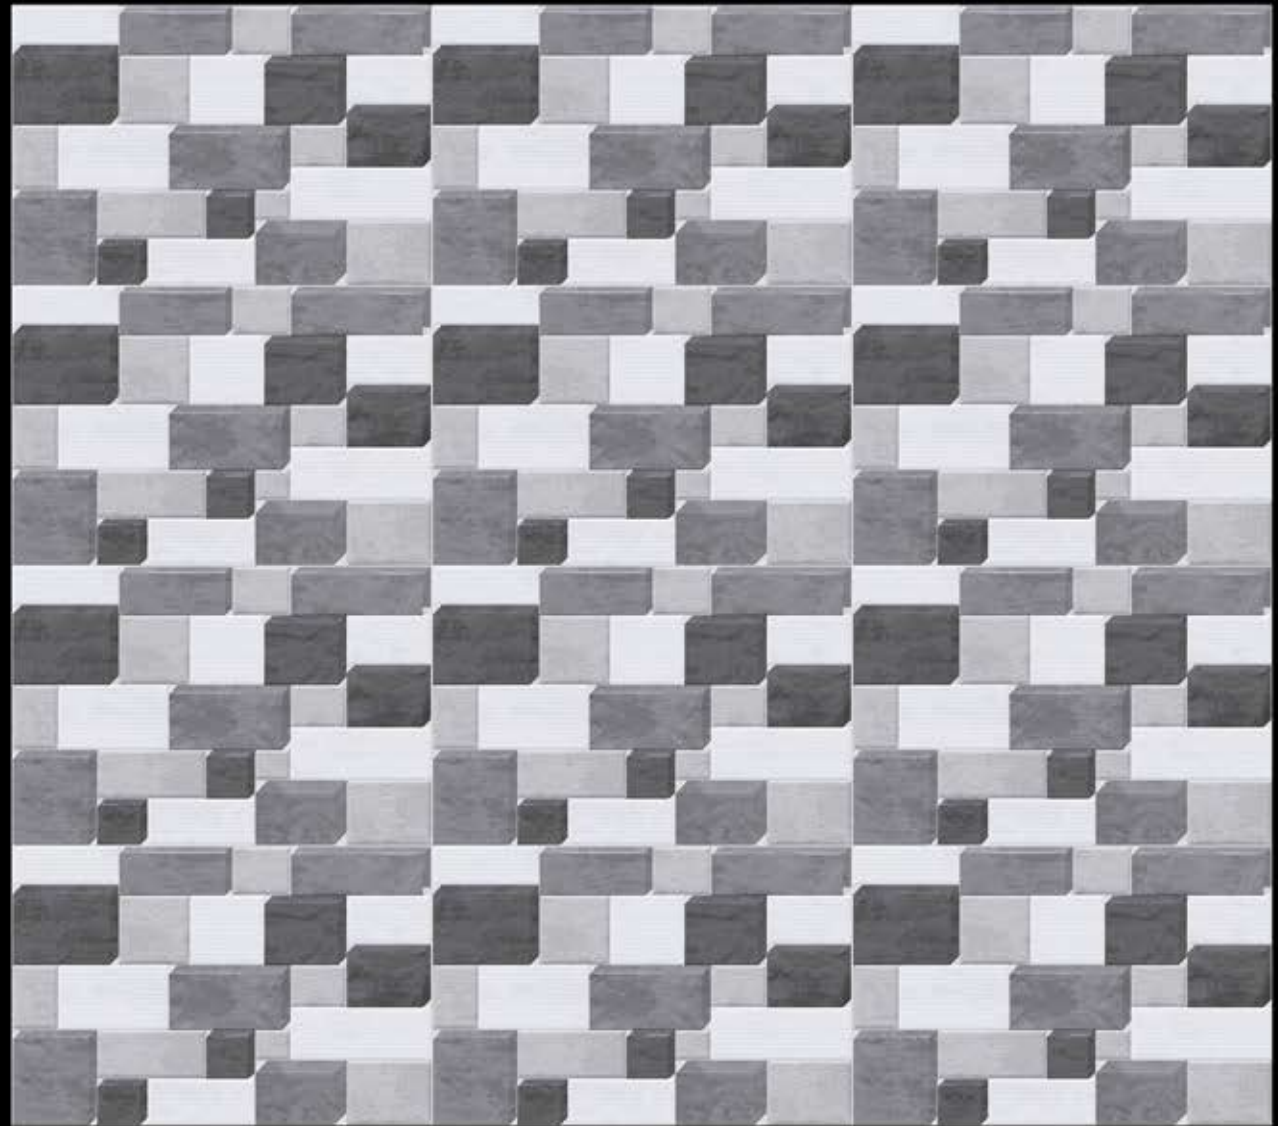

EXORA®
Tiles

Glossy/Matt/Cristal

ELE-90