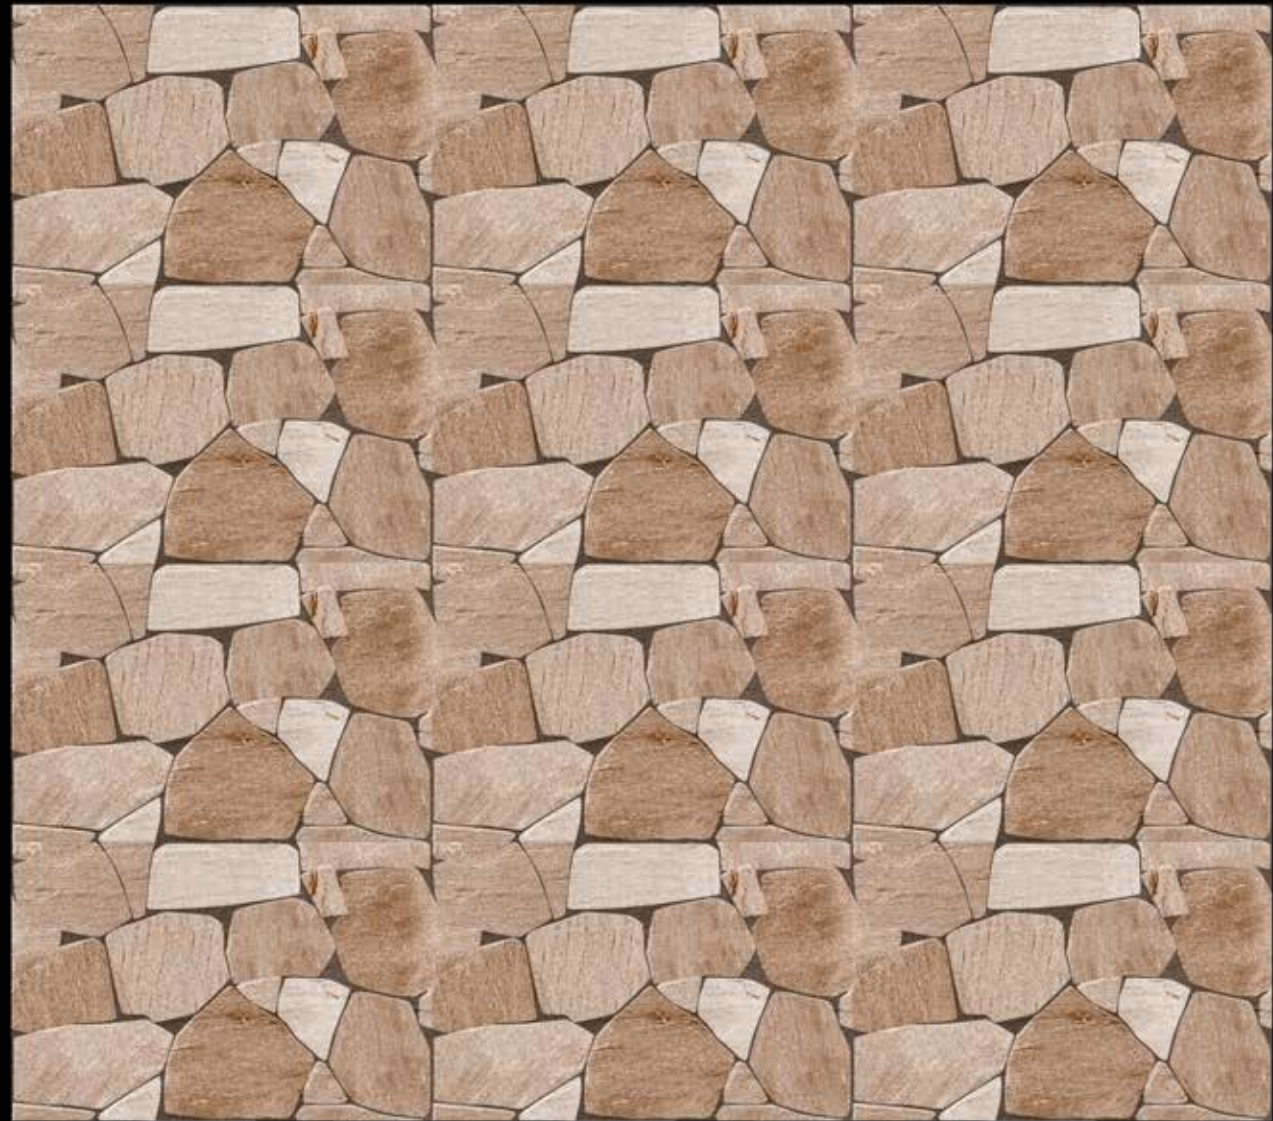

EXORA®
Tiles

Glossy/Matt/Cristal

ELE-66