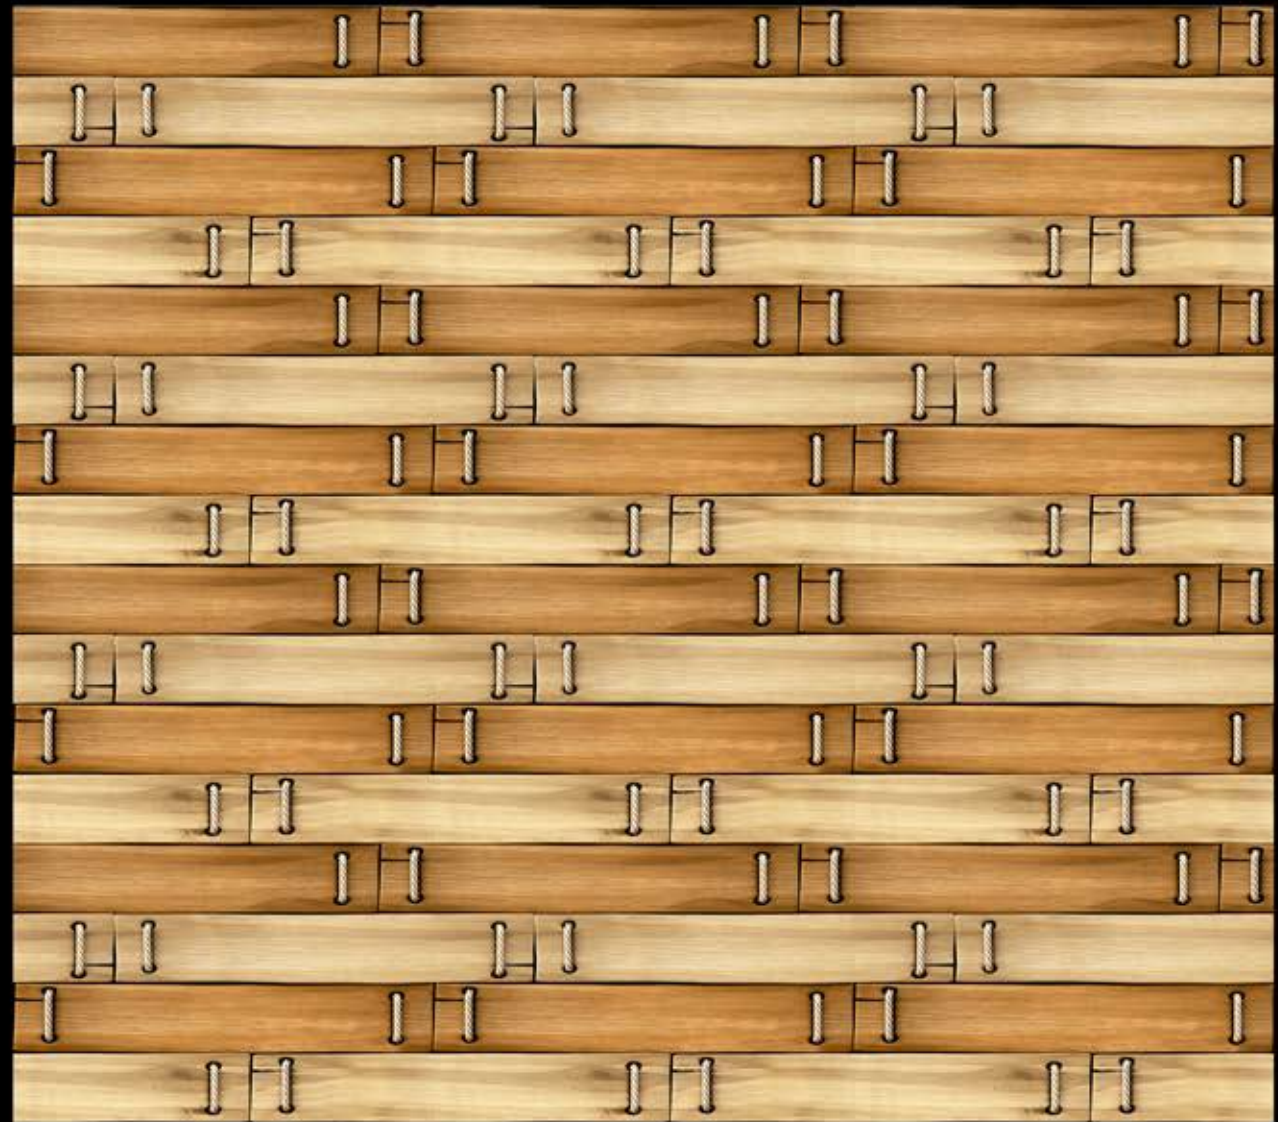

EXORA®
Tiles

Glossy/Matt/Cristal

ELE-74