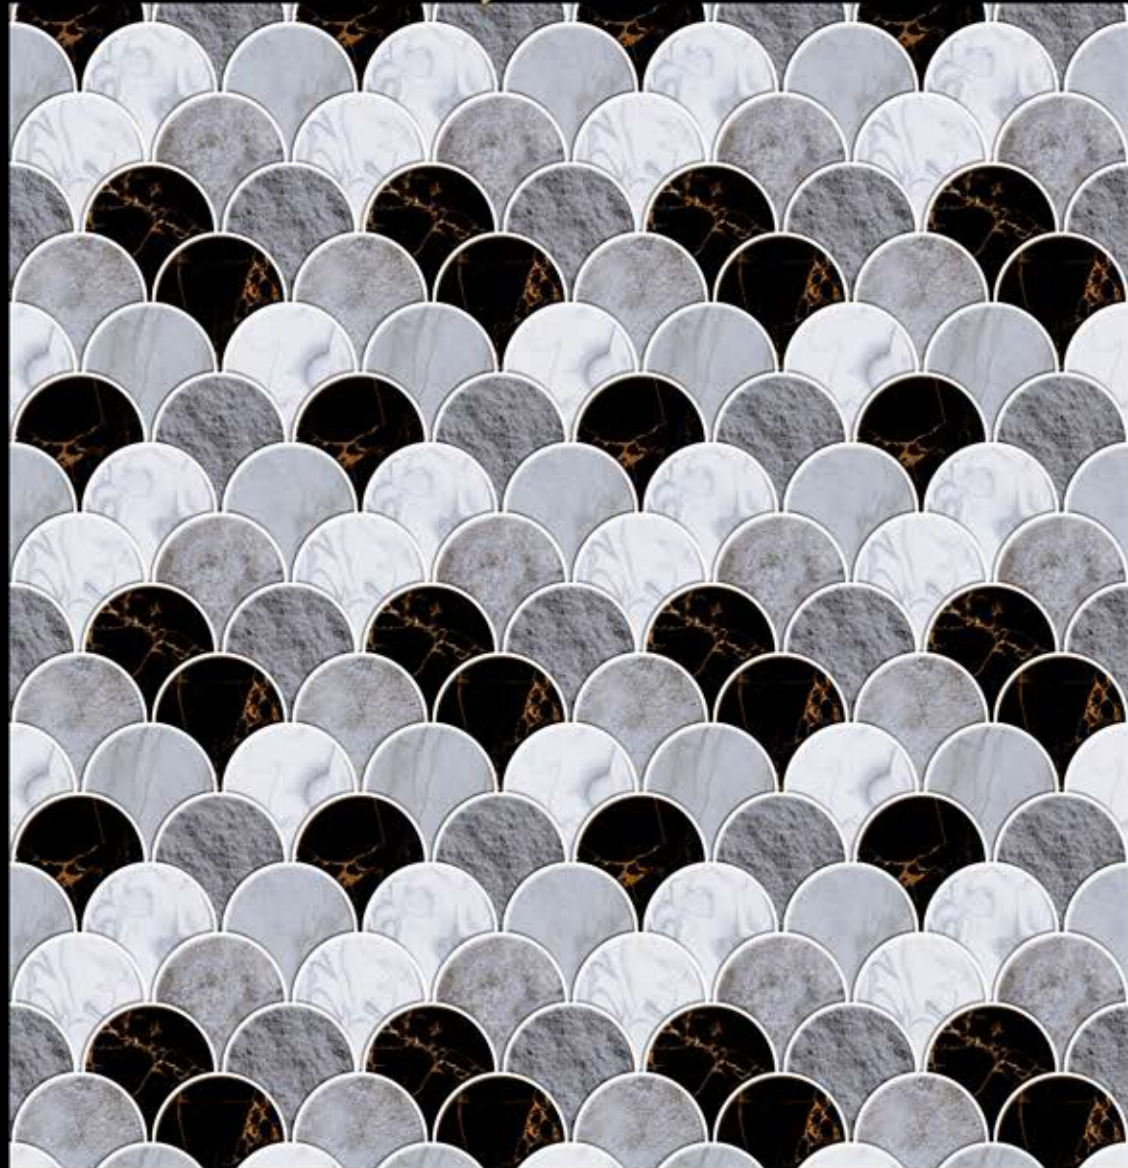

ELE-83

300x
450^m_m

Digital Wall Tiles

EXORA[®]
Tiles

Glossy/Matt/Cristal

ELE-84

300x
450_m
m

Digital Wall Tiles