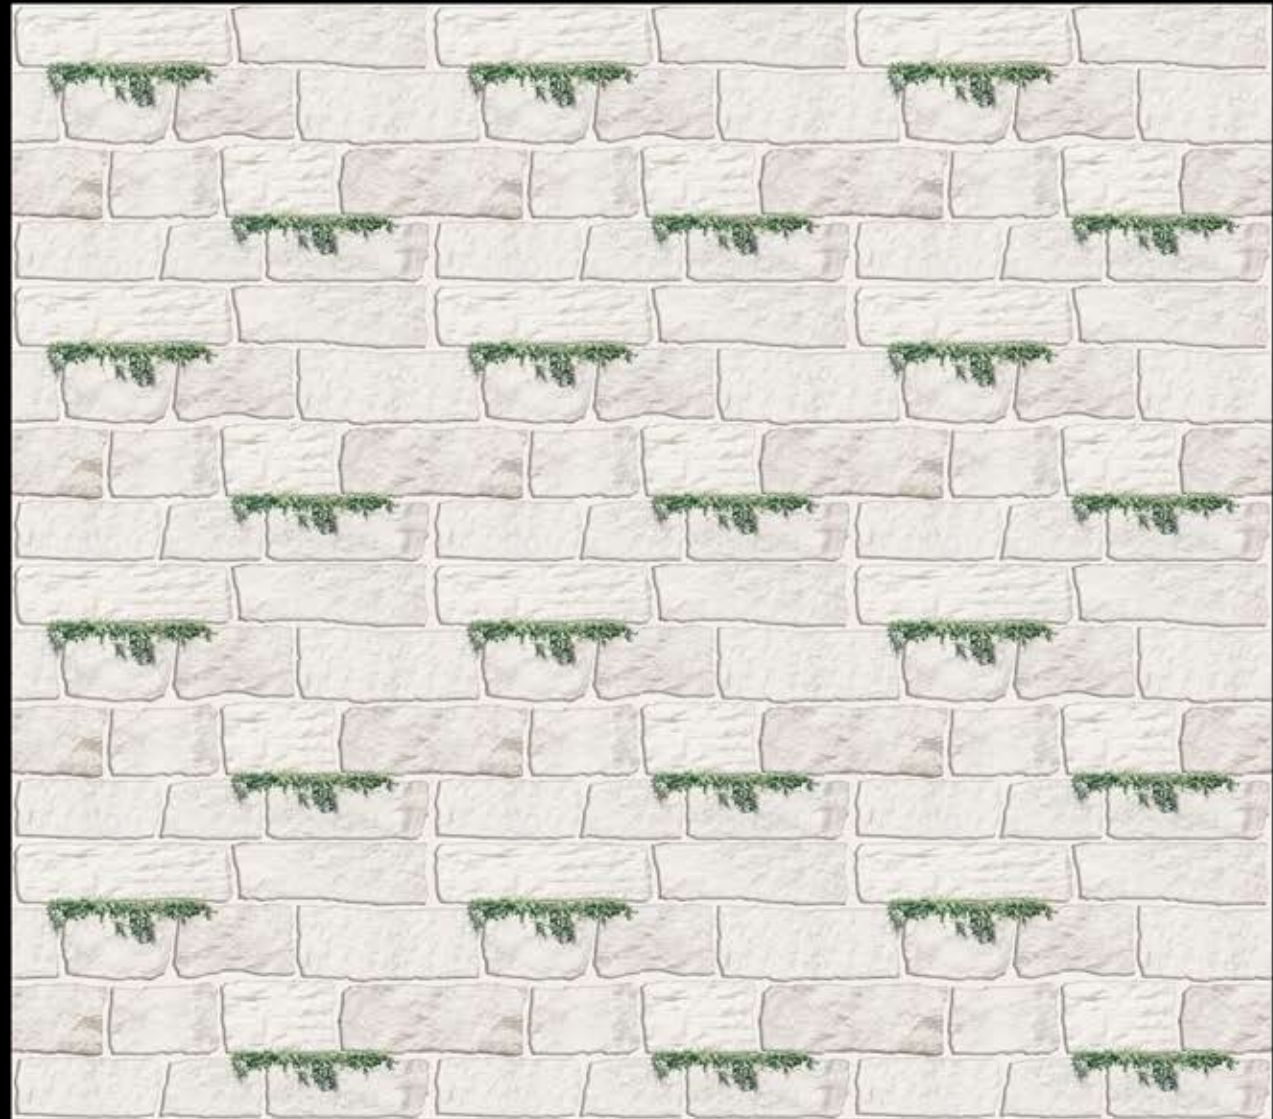

EXORA®
Tiles

Glossy/Matt/Cristal

ELE-123