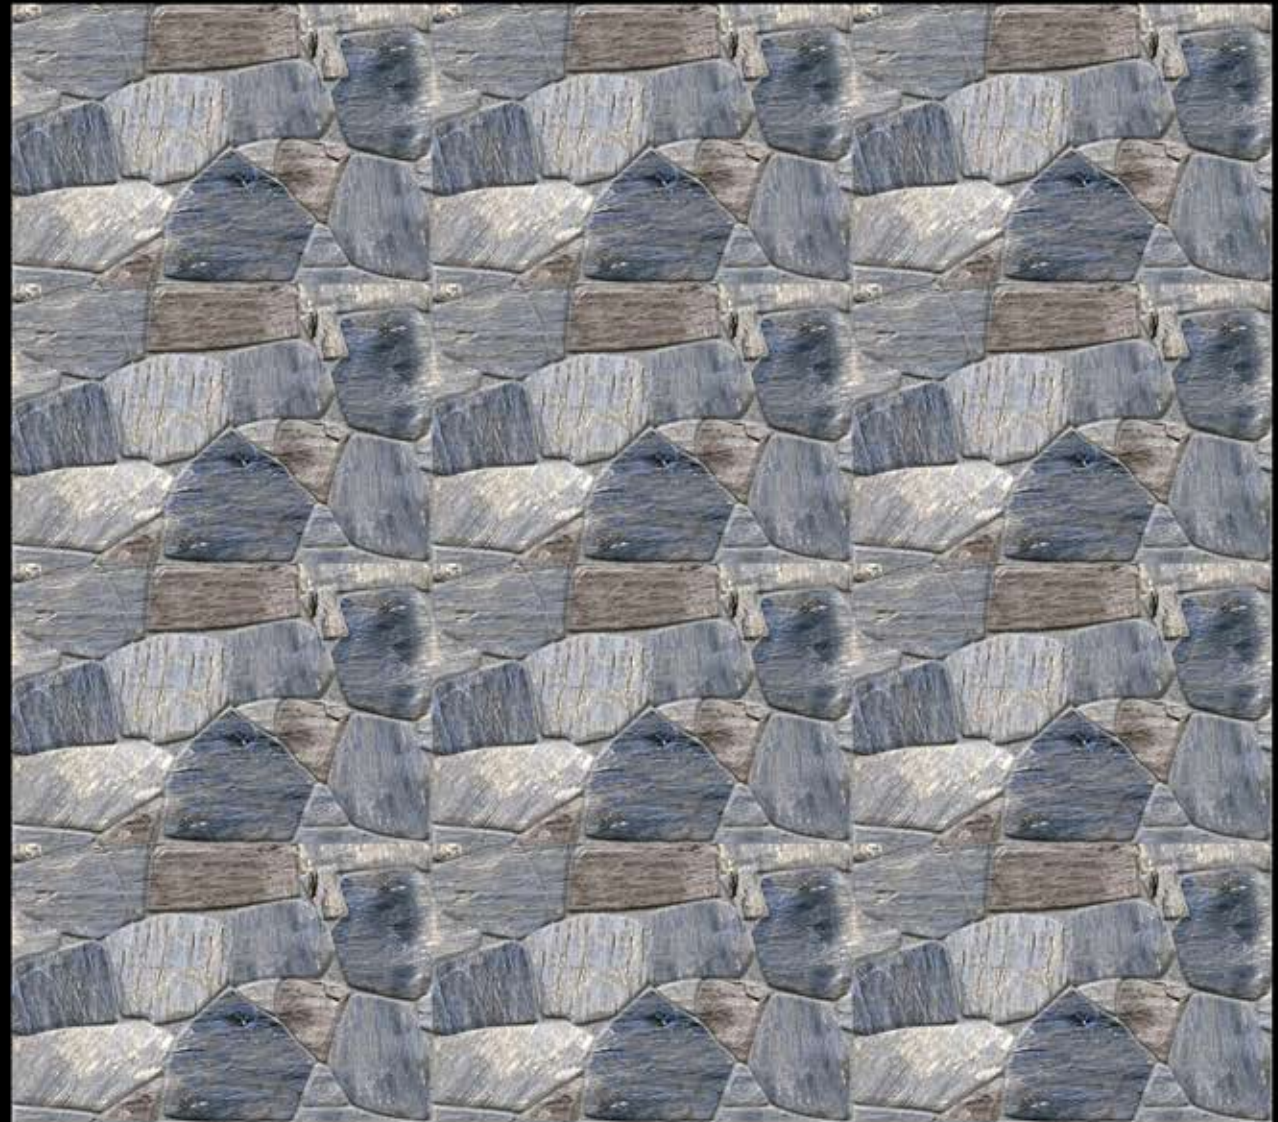

EXORA®
Tiles

Glossy/Matt/Cristal

ELE-67