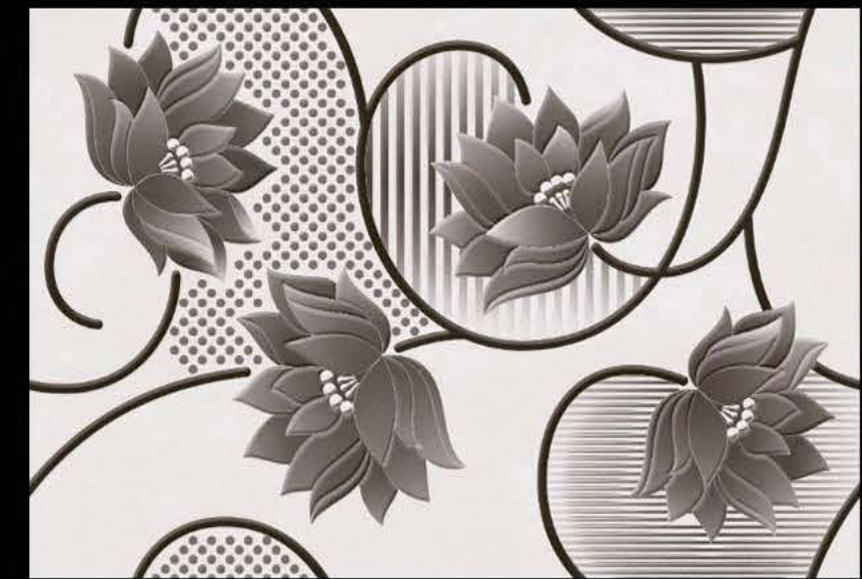

300x
450mm

Digital Wall Tiles

EXORA®
Tiles

Sugar Finish

16012 LT

16012 HL 1

16012 HL 2

16012 DK

16012 DK F