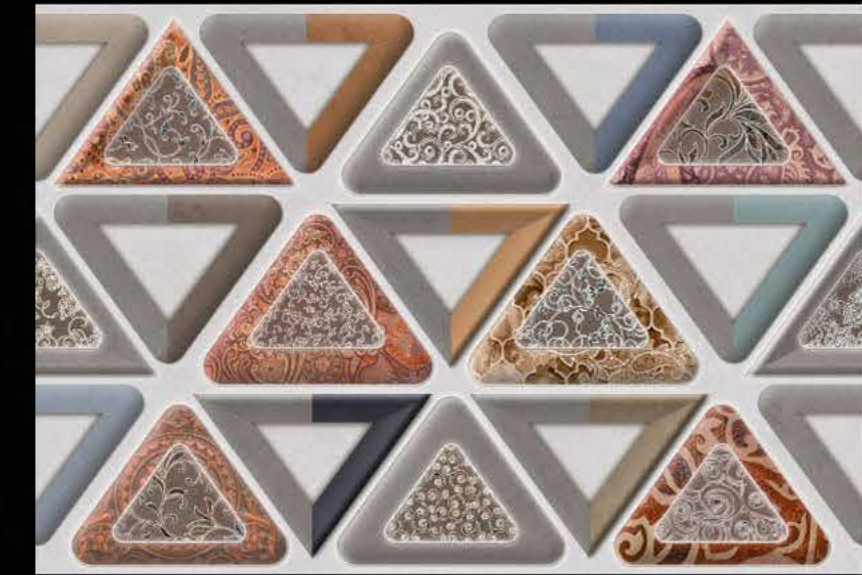

16001 HL

16001 DK

16001 DK F

300x
450mm

Digital Wall Tiles

EXORA[®]
Tiles

Sugar Finish

16002 LT