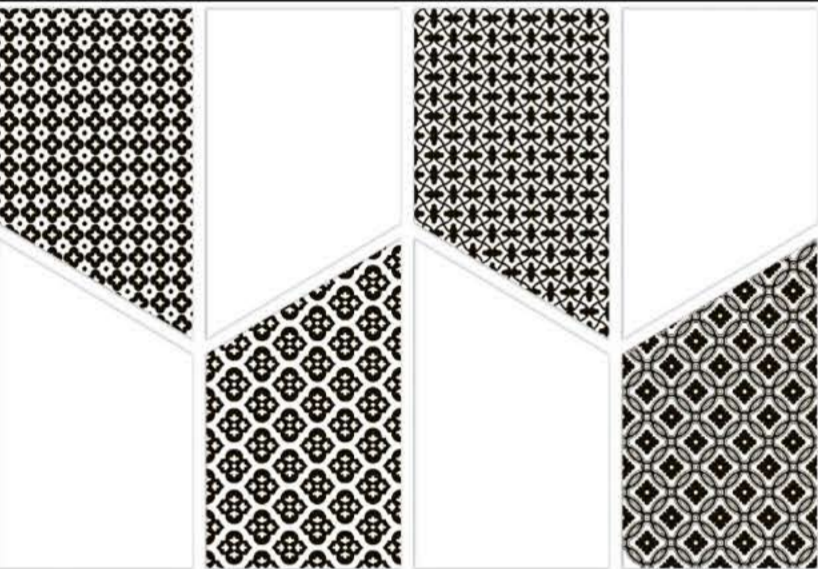

Rediscover  
Innovation..!

EXORA<sup>®</sup>  
Tiles

DIGITAL  
Wall Tiles  
450x300mm | 300x300mm

300x  
450mm

Digital Wall Tiles

EXORA<sup>®</sup>  
Tiles

white

black 1