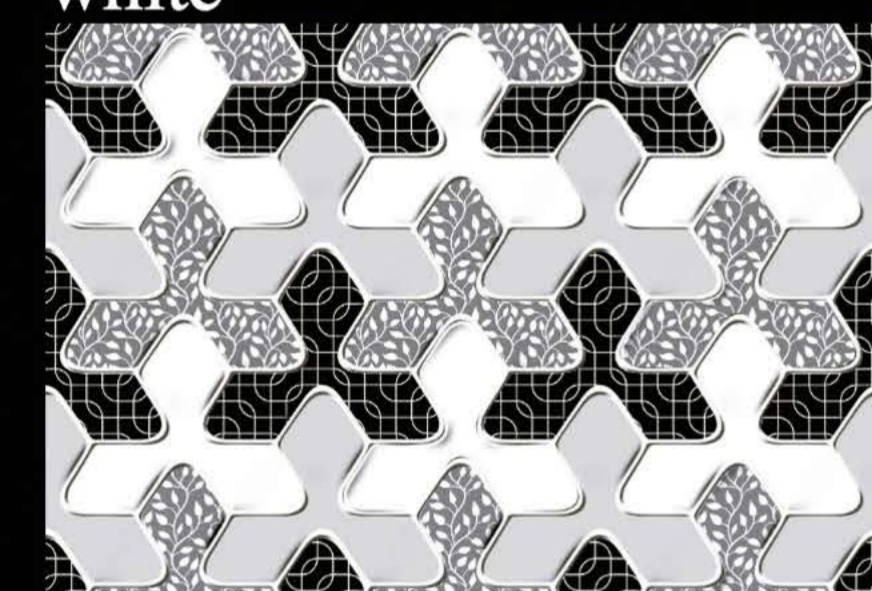

300x  
450mm

Digital Wall Tiles

EXORA®  
Tiles

white

black 15

white-F

300x  
450mm

Digital Wall Tiles