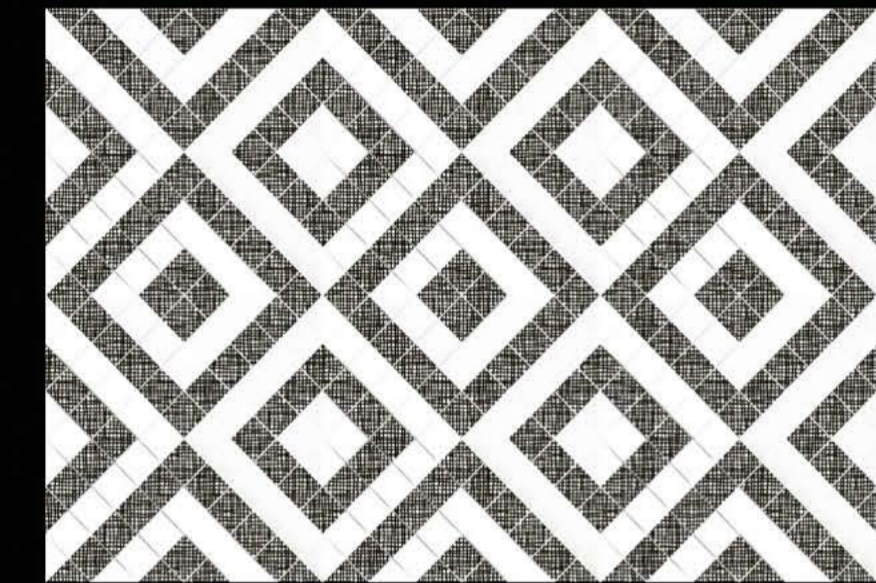

EXORA®  
Tiles

white

black 12

white-F

300x  
450mm

Digital Wall Tiles

EXORA®  
Tiles

white