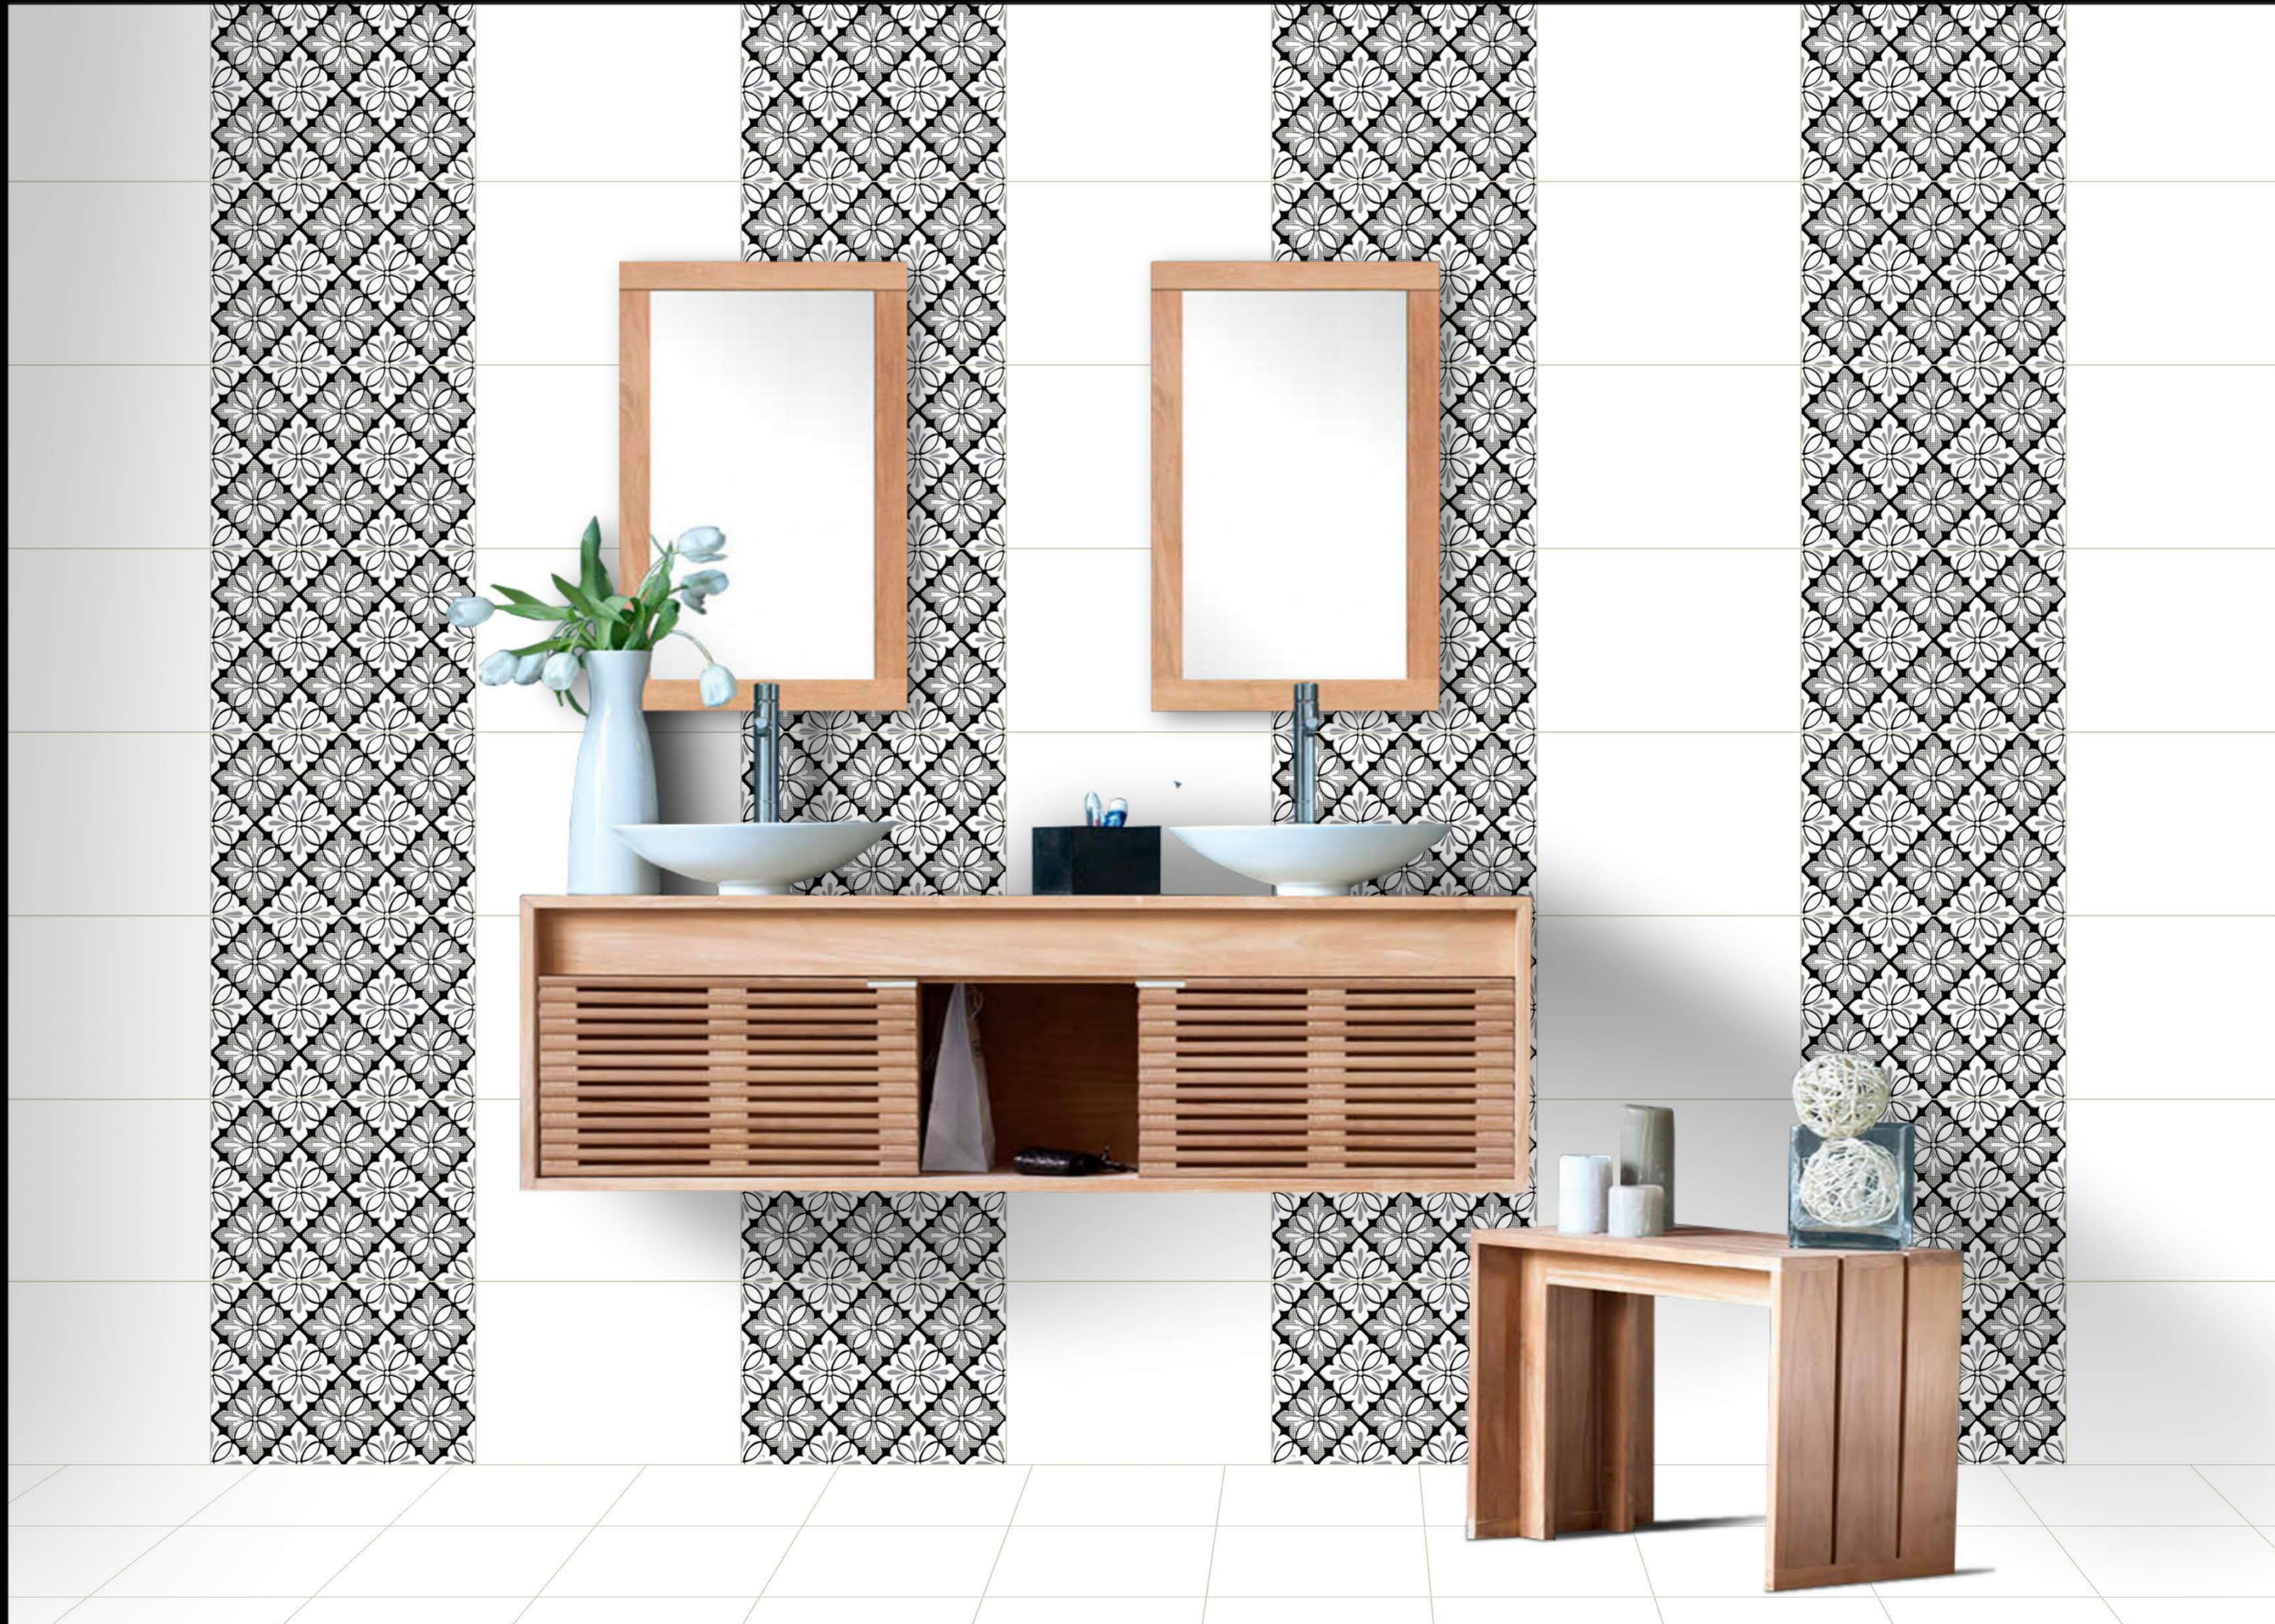

300x
450mm

Digital Wall Tiles

EXORA®
Tiles

white

black 17

white-F